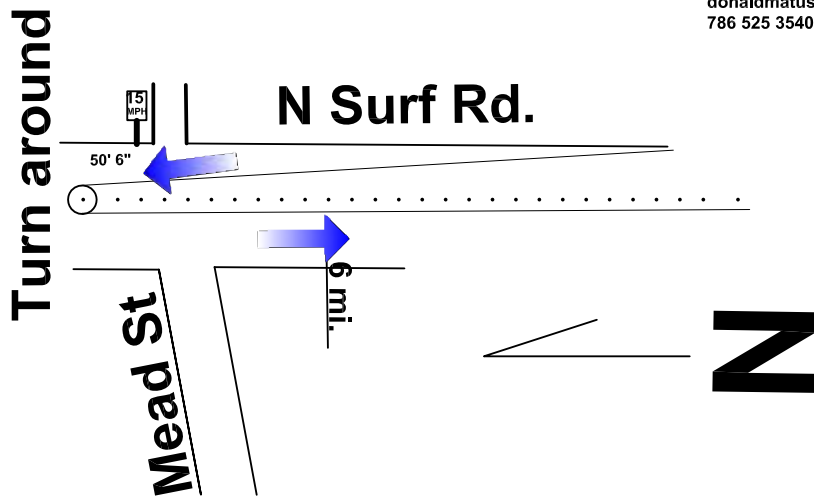

Half Marathon

Hallandale Beach

Designates cones:

Turn Detail:

Turn around is 50 ft, 6 inches north of 15 MPH sign that is on north side of Mead St beach entrance on N Surf Rd..

Course measured and certified by Donald Matuszak
donaldmatuszak@comcast.net
786 525 3540

Finish Detail:

The finish is the actual race track finish line.

Hallandale Beach Blvd.