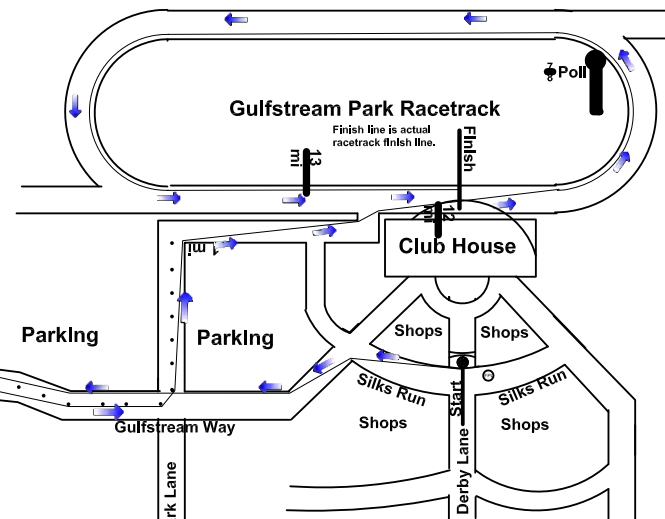

Half Marathon

Hallandale Beach

Designates cones:

Turn Detail:

Turn around is 50 ft, 6 inches north of 15 MPH sign that is on north side of Mead St beach entrance on N Surf Rd..

Course measured and certified by Donald Matuszak
donaldmatuszak@comcast.net
786 525 3540

Finish Detail:

The finish is the actual race track finish line.

Hallandale Beach Blvd.