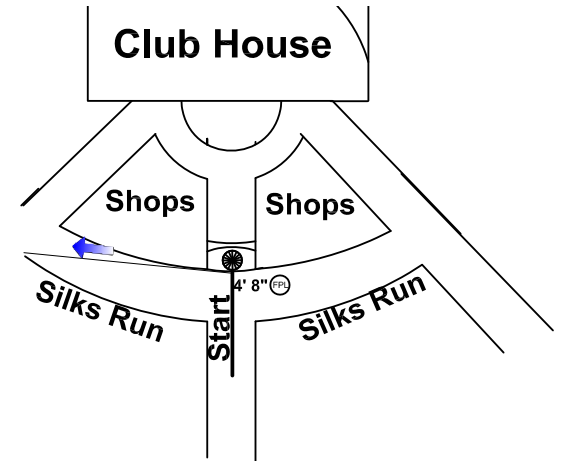

Half Marathon

Hallandale Beach

Designates cones:

Turn Detail:

Turn around is 50 ft, 6 inches north of 15 MPH sign that is on north side of Mead St beach entrance on N Surf Rd..

Course measured and certified by Donald Matuszak
donaldmatuszak@comcast.net
786 525 3540

Finish Detail:

The finish is the actual race track finish line.

Hallandale Beach Blvd.