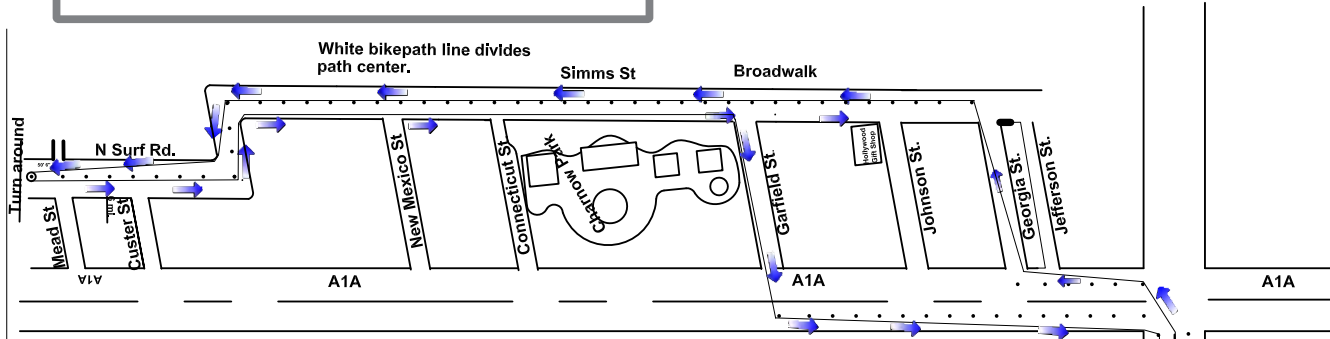

Half Marathon

Hallandale Beach

Designates cones:

Turn Detail:

Turn around is 50 ft, 6 inches north of 15 MPH sign that is on north side of Mead St beach entrance on N Surf Rd..

Course measured and certified by Donald Matuszak
donaldmatuszak@comcast.net
786 525 3540

Finish Detail:

The finish is the actual race track finish line.

Hallandale Beach Blvd.